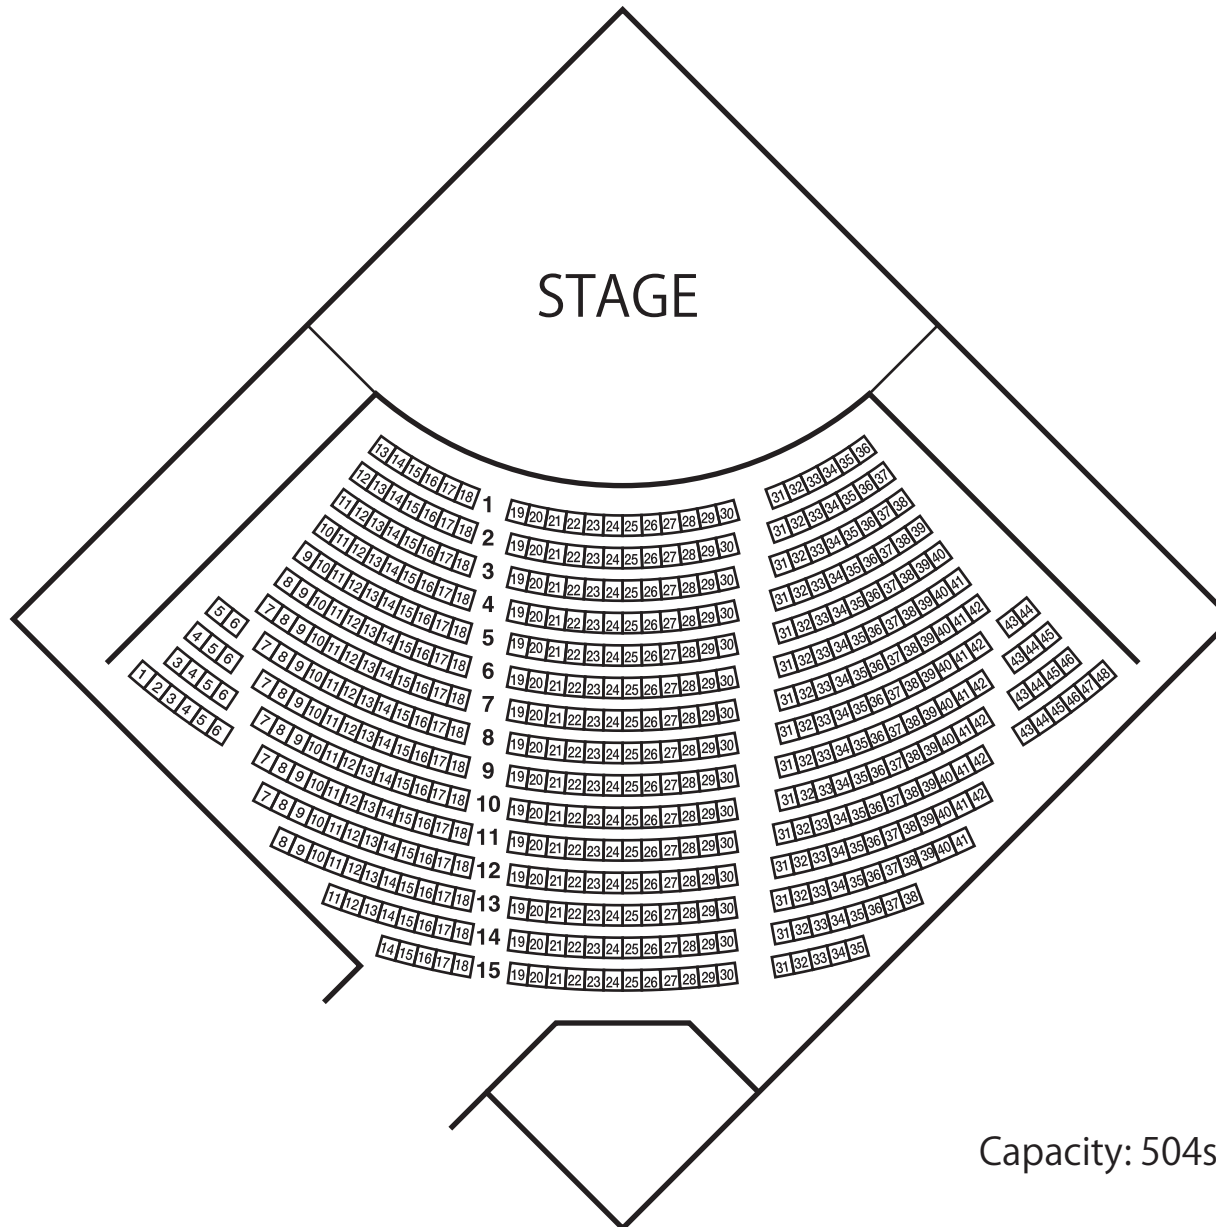

# SAITAMA HALL Small Hall

Capacity: 504seats