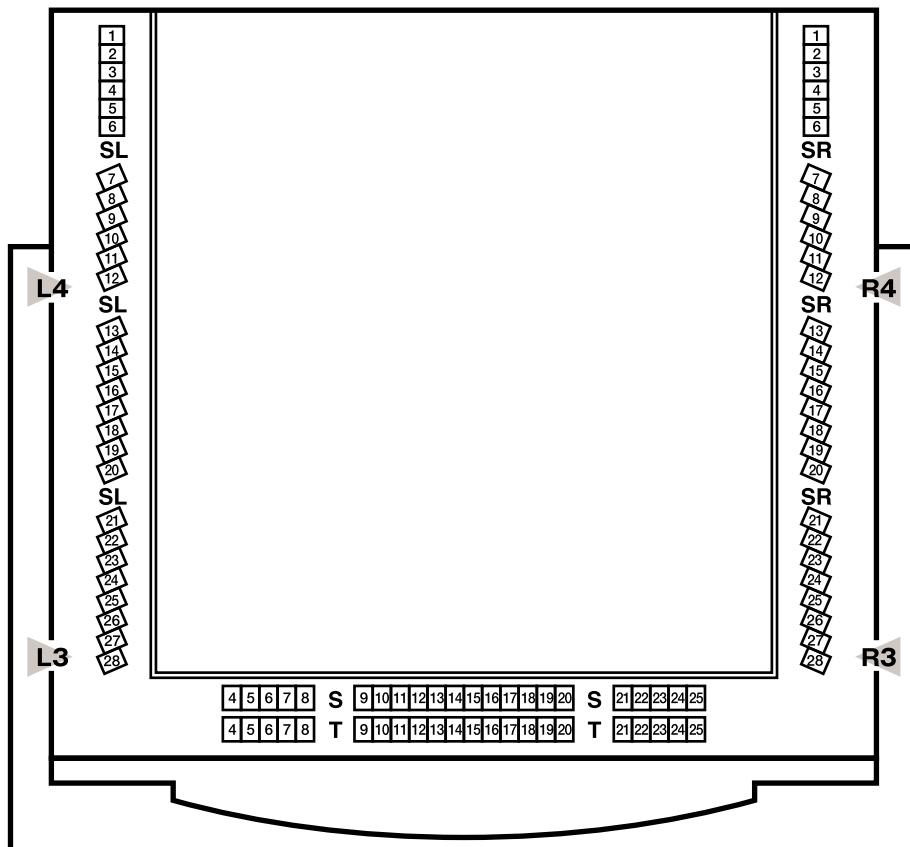

SAITAMA ARTS THEATER Concert Hall

Capacity : 604 seats

1st floor ; 504 / 2nd floor; 100