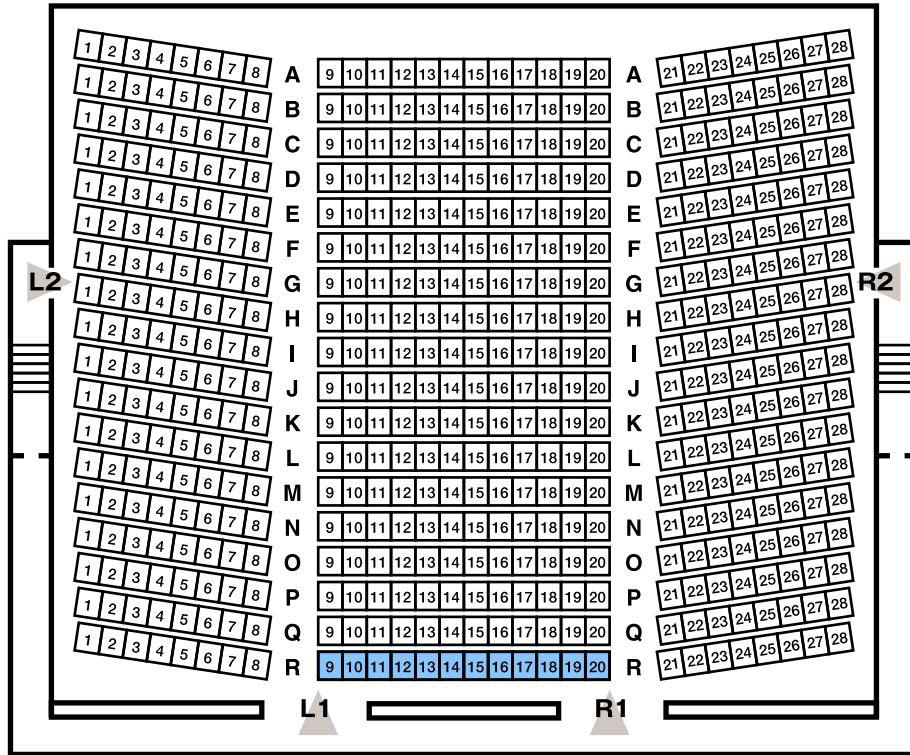

SAITAMA ARTS THEATER Concert Hall

Capacity : 604 seats

1st floor ; 504 / 2nd floor; 100