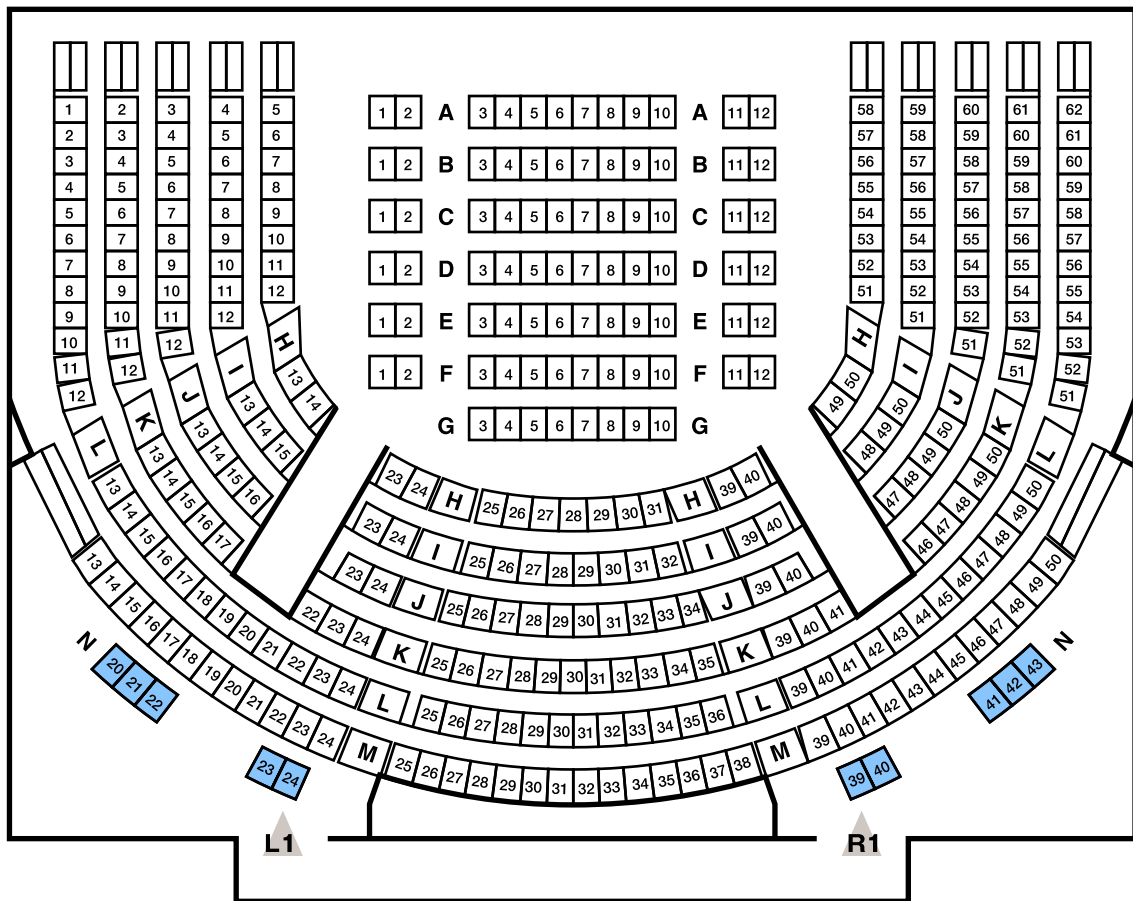

SAITAMA ARTS THEATER Adaptable Theater

Capacity : 266•298•346 seats