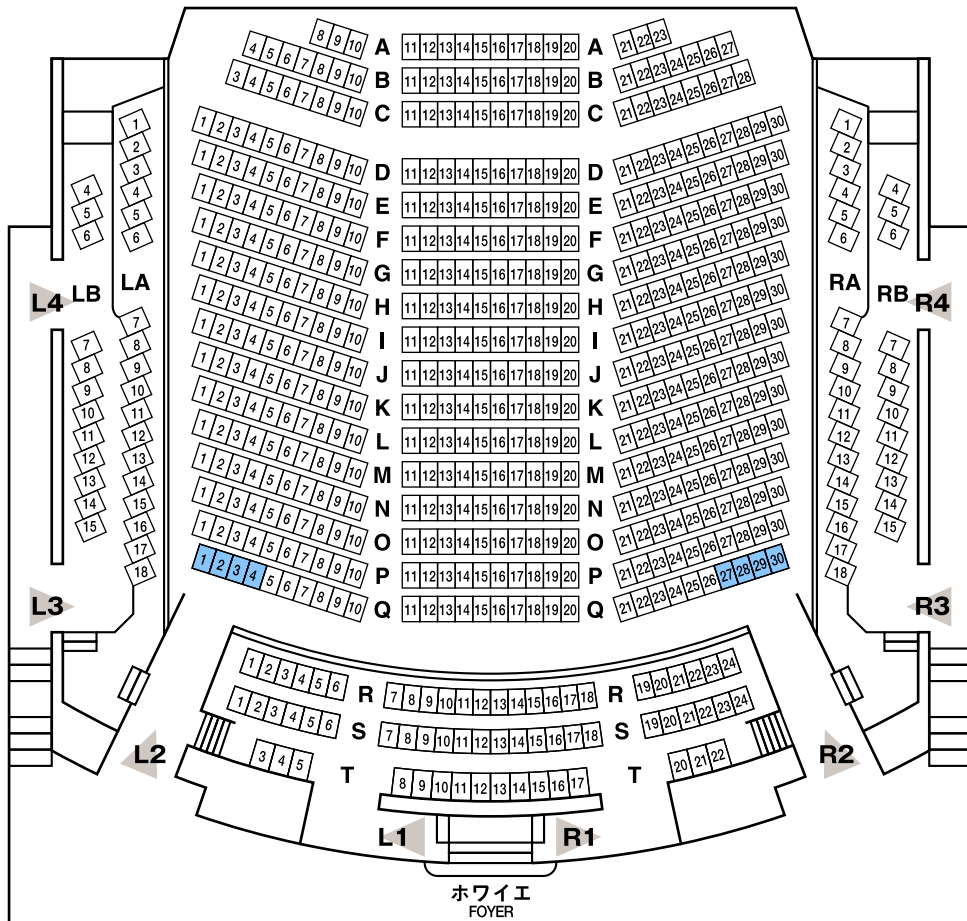

SAITAMA ARTS THEATER Main Theater

Capacity: 776 seats

1st floor; 610 / 2nd floor; 166