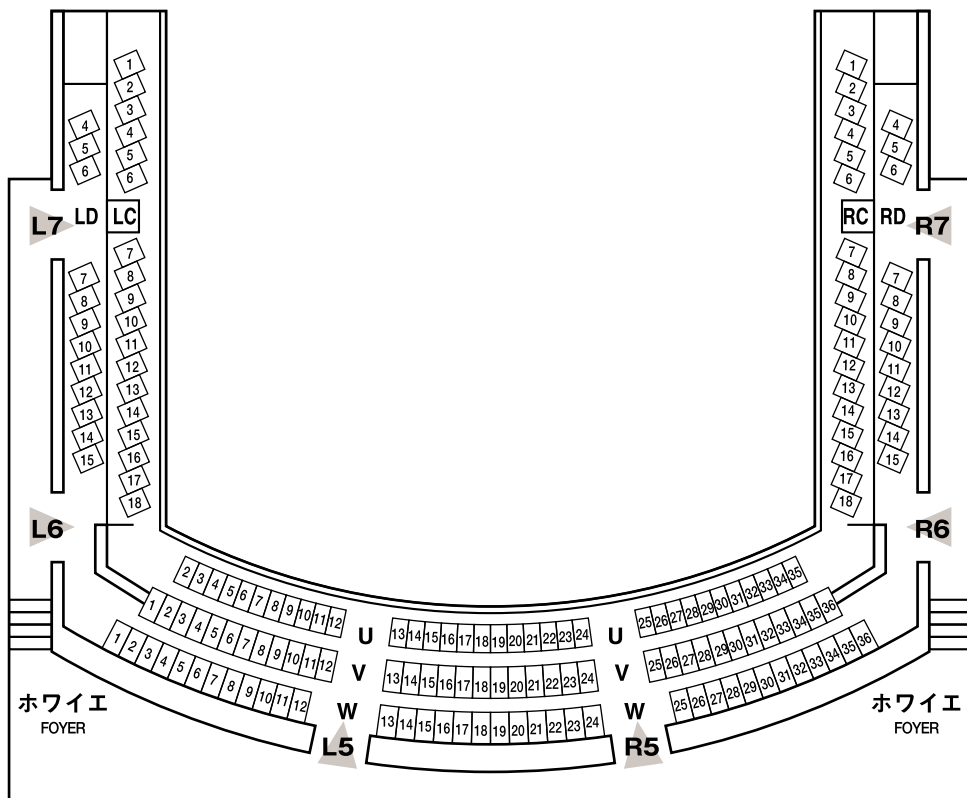

SAITAMA ARTS THEATER Main Theater

Capacity: 776 seats

1st floor; 610 / 2nd floor; 166