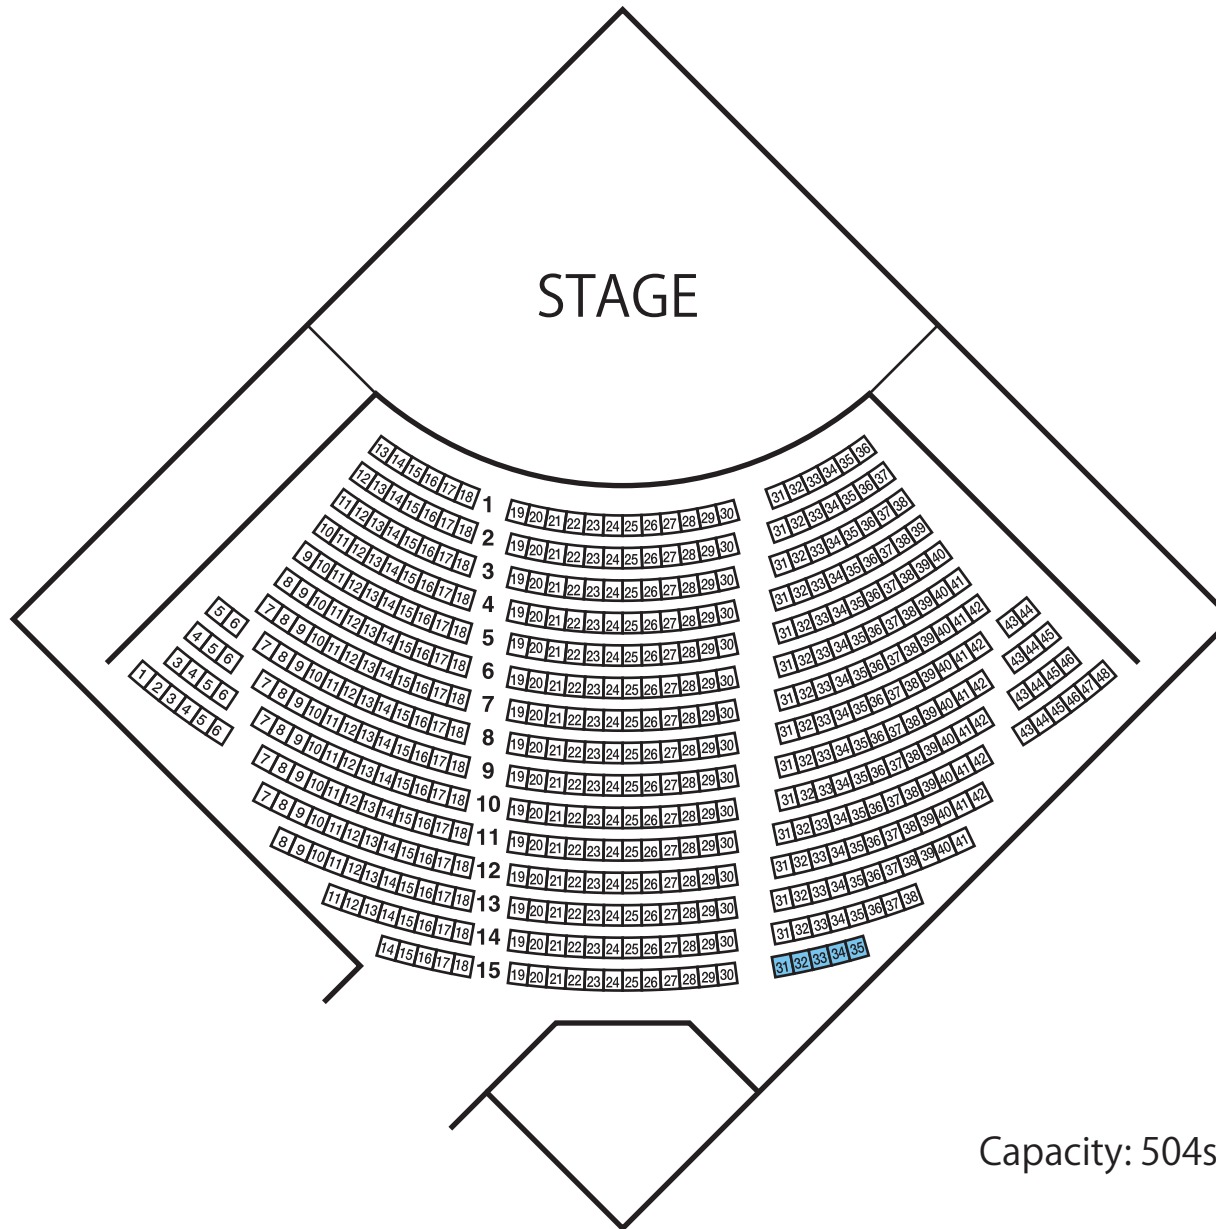

SAITAMA HALL Small Hall

Capacity: 504seats