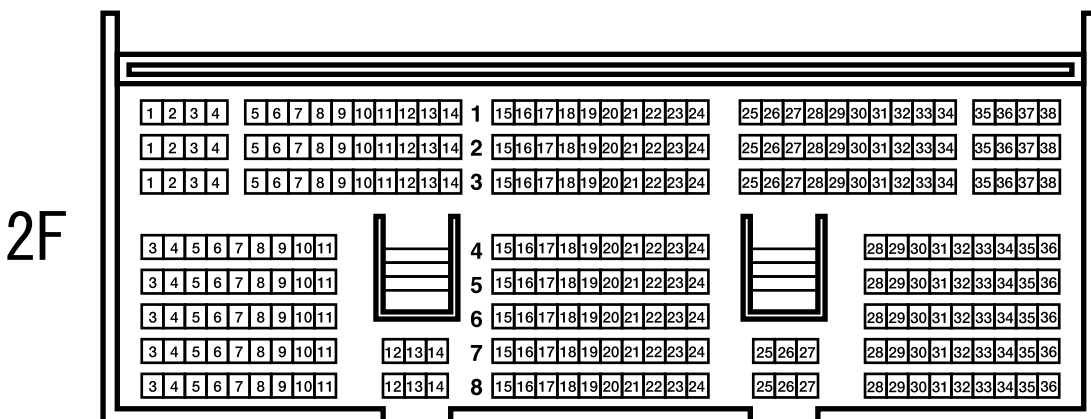

SAITAMA HALL Large Hall

Capacity: 1,315seats

1st floor; 1,049 seats / 2nd floor; 266 seats