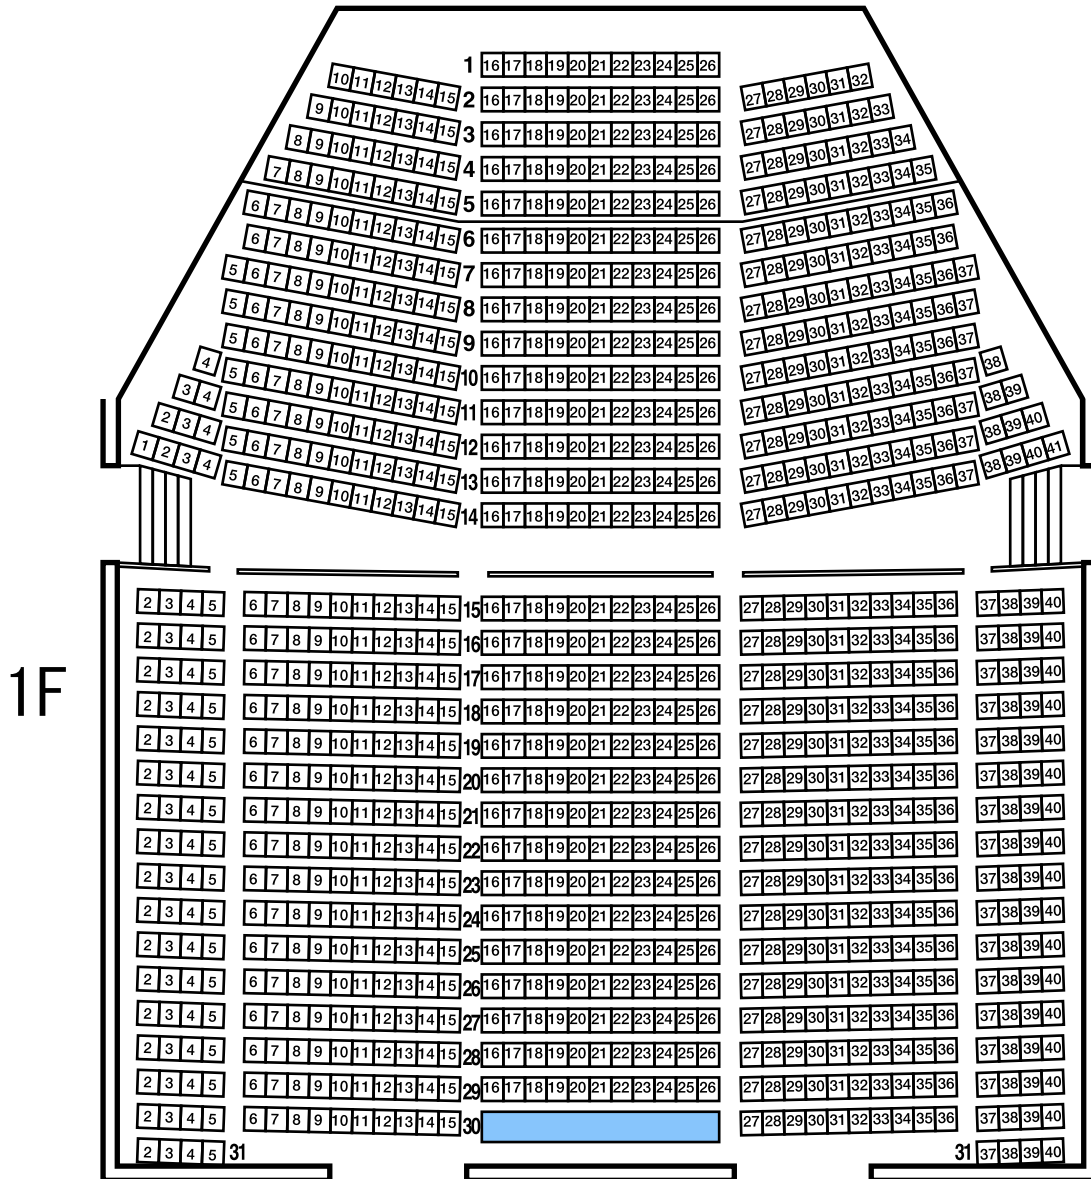

SAITAMA HALL Large Hall

Capacity: 1,315seats

1st floor; 1,049 seats / 2nd floor; 266 seats