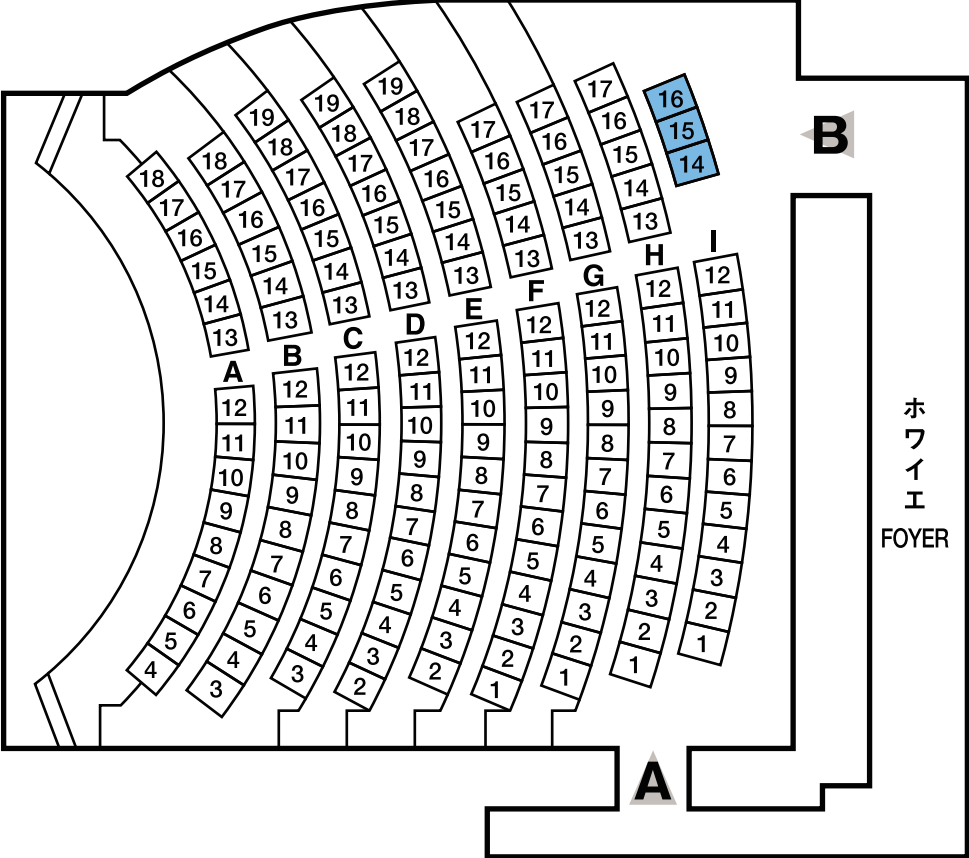

# SAITAMA ARTS THEATER Audio-Visual Hall

Capacity: 150 seats